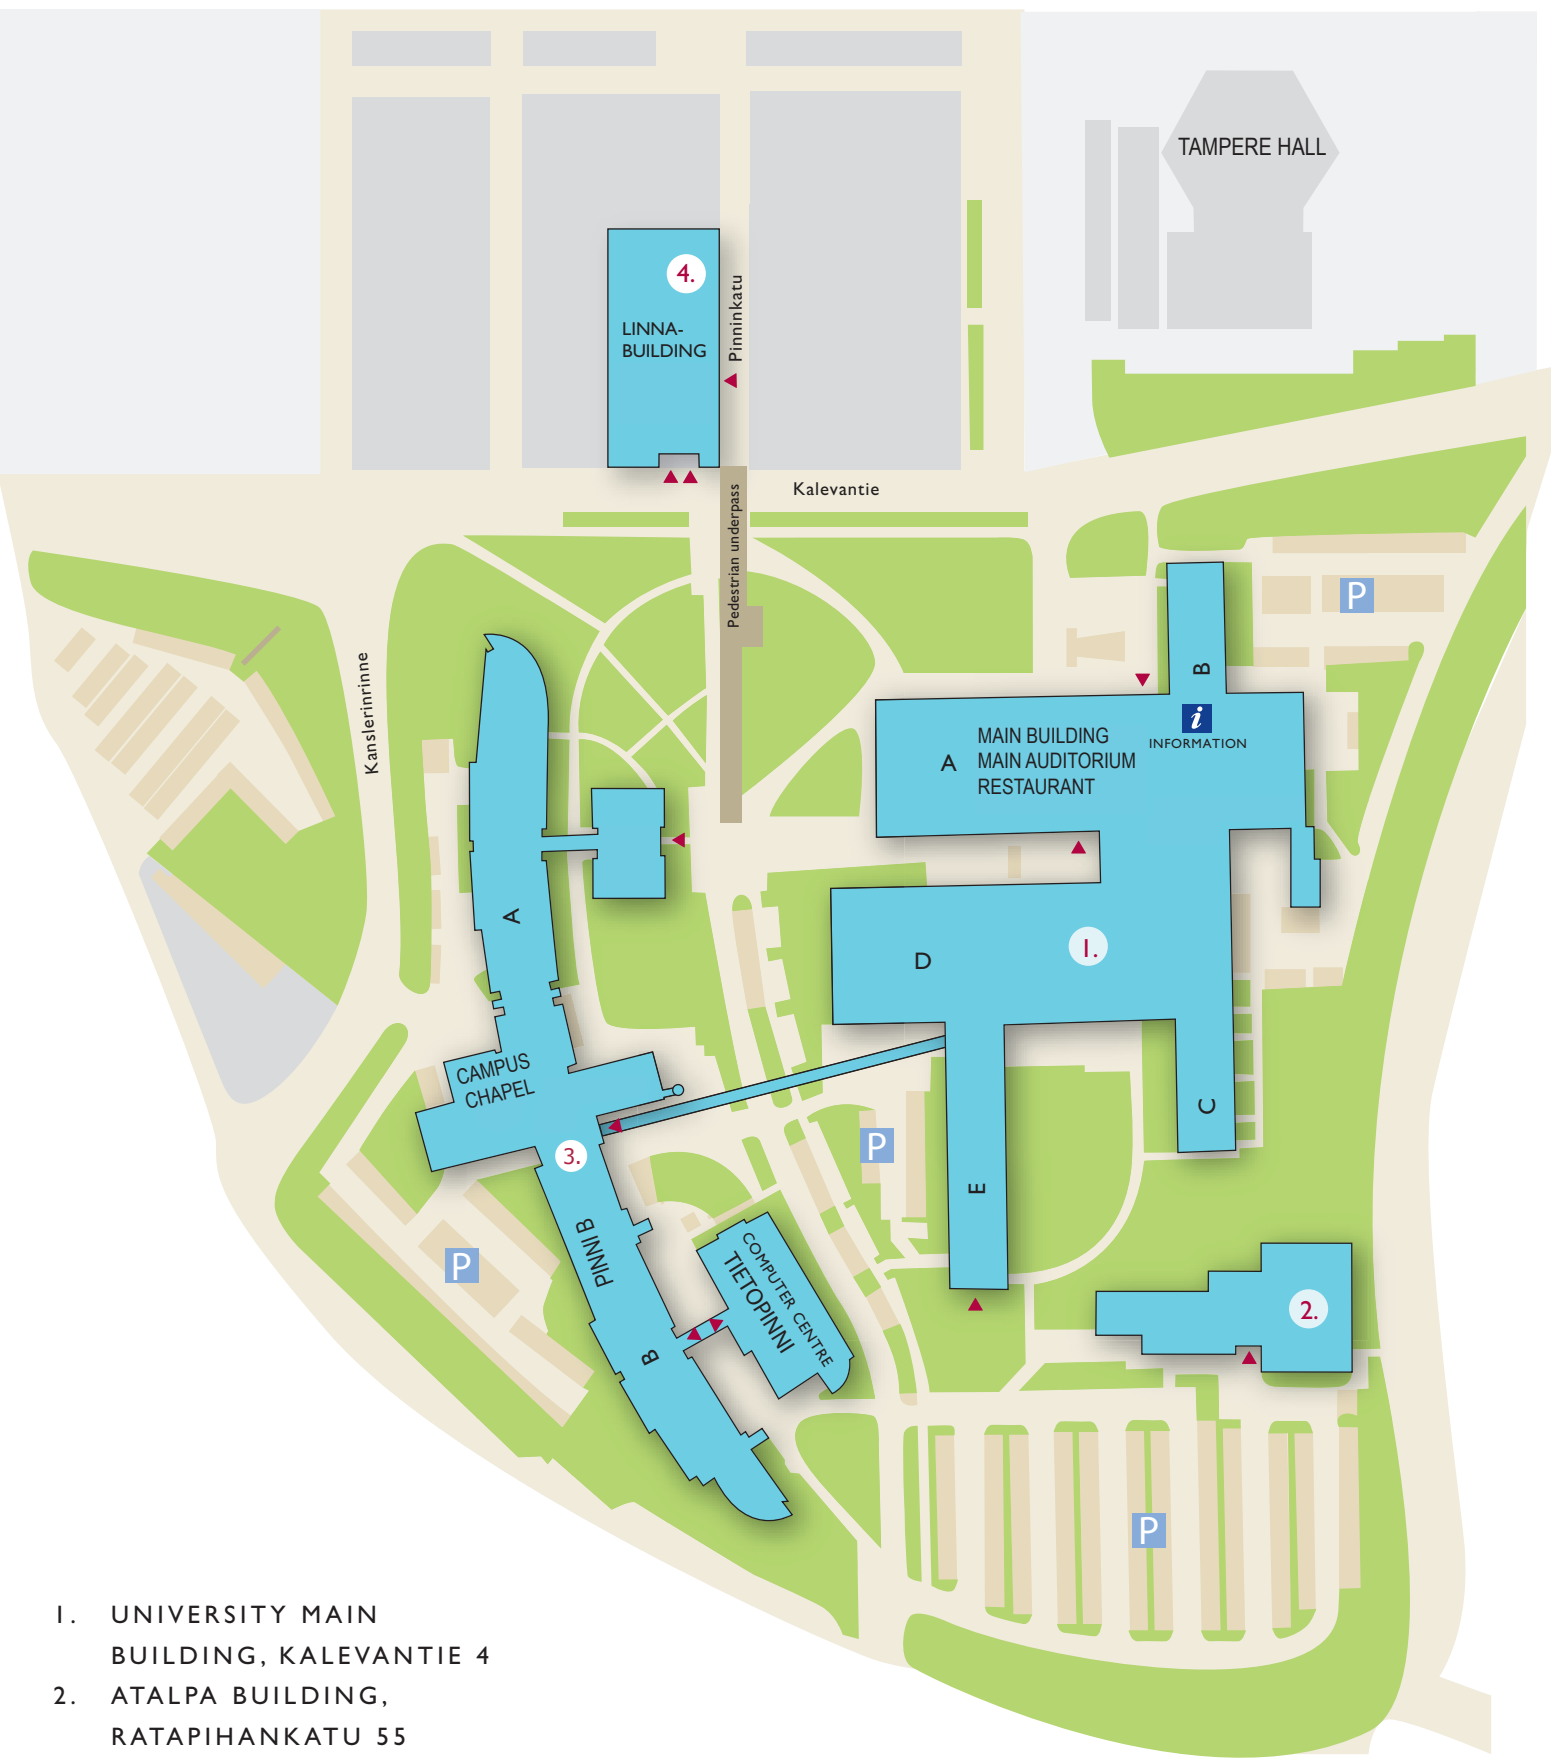

University of Tampere Main Campus

1. UNIVERSITY MAIN BUILDING, KALEVANTIE 4
2. ATALPA BUILDING, RATAPIHANKATU 55
3. PINNI BUILDINGS A AND B, KANSLERINRINNE 1
4. LINNA BUILDING, KALEVANTIE 5